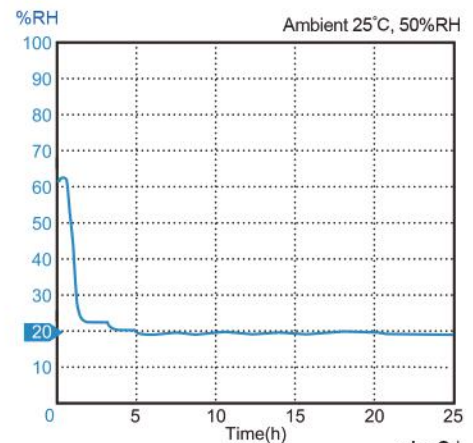

pic 1

Control Panel

pic 2

3. Specifications:

- 3.1 Humidity Range: 20~50%RH (adjustable)
- 3.2 Outside Dimension: W1200*D695*H1820mm
- 3.3 Capacity: 1250L
- 3.4 Shelves: 5 shelves
- 3.5 Color: white
- 3.6 Voltage: 110V/230V (select voltage in advance)
- 3.7 Display Precision: $\pm 3\%RH$; $\pm 1^\circ C$
- 3.8 Structure: 1mm thick carbon steel with paint.
- 3.9 Door: Handles, airtight magnetic sealers and reinforced glass.
- 3.10 Wheel: Four 3" wheels, all of them with brakes.
- 3.11 Grounding Wire: 1M Ω .(940mm long)
- 3.12 Power Consumption: Ave.9.5Wh; Max. 145W
- 3.13 The best performance of the dry cabinet is achieved under the ambient condition of temperature below 30°C and relative humidity below 60%RH.