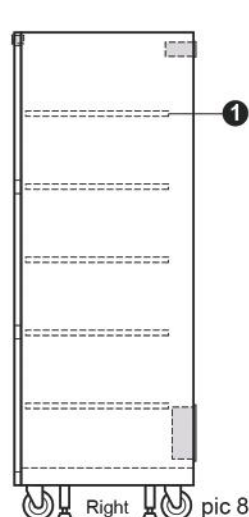

Model: C20-1490-4

1. Function:

This dry cabinet is designed to protect the electronic gadgets and valuable collections from moisture damage. C20-1490-4 is adjustable from 20%RH to 50%RH. The interior environment is controlled by precise digital controller.

2. Features:

2.1 Modular Design: This is a modularly designed dry cabinet. The main modules are display controller, power box, dehumidifier, shelf, caster wheel. All of the modules can be replaced easily.

2.2 Green Design: The performance of the dry cabinet can be upgraded by just changing the modules. There will be no waste materials created to pollute the environment. The old modules can be collected and sent back to the maker. Dryzone dry cabinets can be used as long as the cabinet structure is in good condition. It means that the product life could last for 10 to 20 years.

2.3 Flexible Design: The users can choose more dehumidifiers in the beginning or can add these modules in future. The units are so flexible that users can select and install modules at any time.

2.4 Easy Operation Design: It is a plug and play dry cabinet. Considerable training costs are saved. The default setting is 20%RH.

pic 1

3. Specifications: