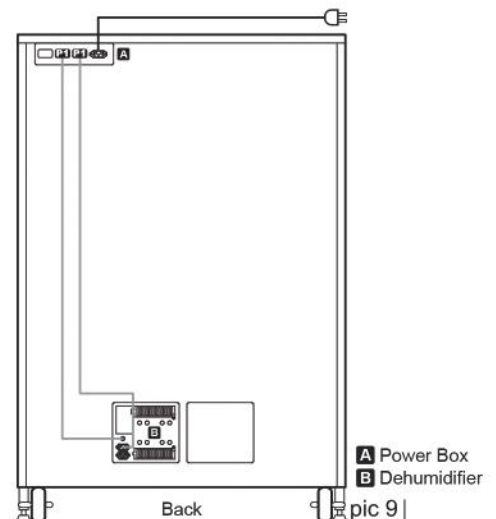

pic 1

Control Panel

pic 2

3. Specifications:

- 3.1 Humidity Range: 20~50%RH (adjustable)
- 3.2 Outside Dimension: W1200*D695*H1820mm
- 3.3 Capacity: 1250L
- 3.4 Shelves: 5 shelves
- 3.5 Color: white
- 3.6 Voltage: 110V/230V (select voltage in advance)
- 3.7 Display Precision: $\pm 3\%RH$; $\pm 1^\circ C$
- 3.8 Structure: 1mm thick carbon steel with paint.
- 3.9 Door: Handles, airtight magnetic sealers and reinforced glass.
- 3.10 Wheel: Four 3" wheels, all of them with brakes.
- 3.11 Grounding Wire: 1M Ω .(940mm long)
- 3.12 Power Consumption: Ave.9.5Wh; Max. 145W
- 3.13 The best performance of the dry cabinet is achieved under the ambient condition of temperature below 30°C and relative humidity below 60%RH.

pic 3

pic 7

pic 8

A Power Box
B Dehumidifier

pic 9