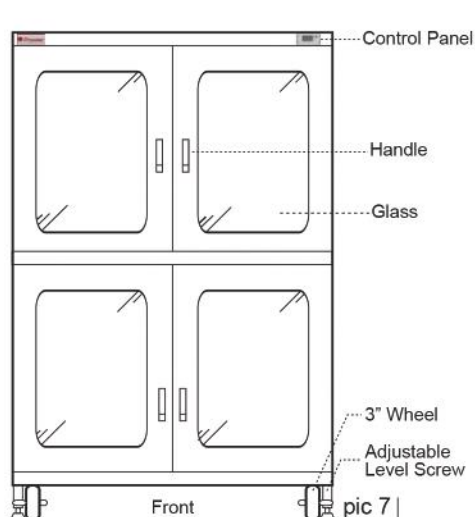

Model: C20-1490-4

1. Function:

This dry cabinet is designed to protect the electronic gadgets and valuable collections from moisture damage. C20-1490-4 is adjustable from 20%RH to 50%RH. The interior environment is controlled by precise digital controller.

2. Features:

2.1 Modular Design: This is a modularly designed dry cabinet. The main modules are display controller, power box, dehumidifier, shelf, caster wheel. All of the modules can be replaced easily.

2.2 Green Design: The performance of the dry cabinet can be upgraded by just changing the modules. There will be no waste materials created to pollute the environment. The old modules can be collected and sent back to the maker. Dryzone dry cabinets can be used as long as the cabinet structure is in good condition. It means that the product life could last for 10 to 20 years.

2.3 Flexible Design: The users can choose more dehumidifiers in the beginning or can add these modules in future. The units are so flexible that users can select and install modules at any time.

2.4 Easy Operation Design: It is a plug and play dry cabinet. Considerable training costs are saved. The default setting is 20%RH.

pic 1

3. Specifications: